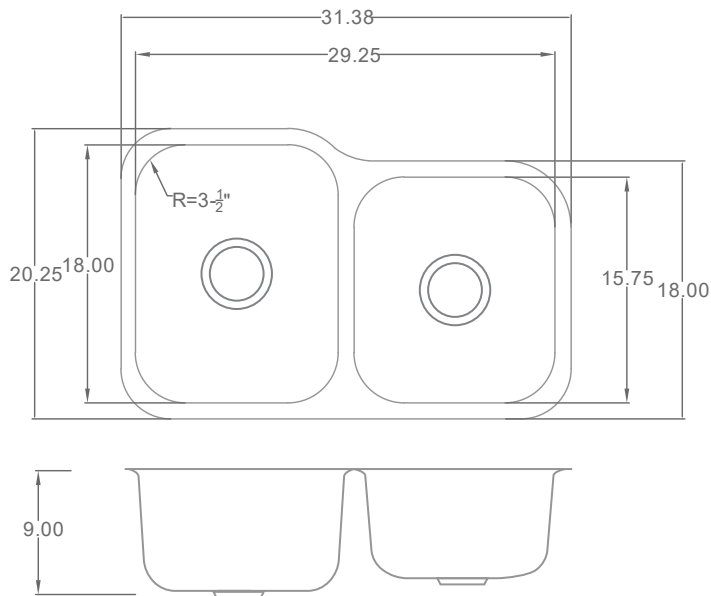

Disclaimer: Nerval makes every effort to provide accurate specification data. However, specification may change without notice. Please visit nerval website to see NERVAL'S TERMS AND CONDITIONS.